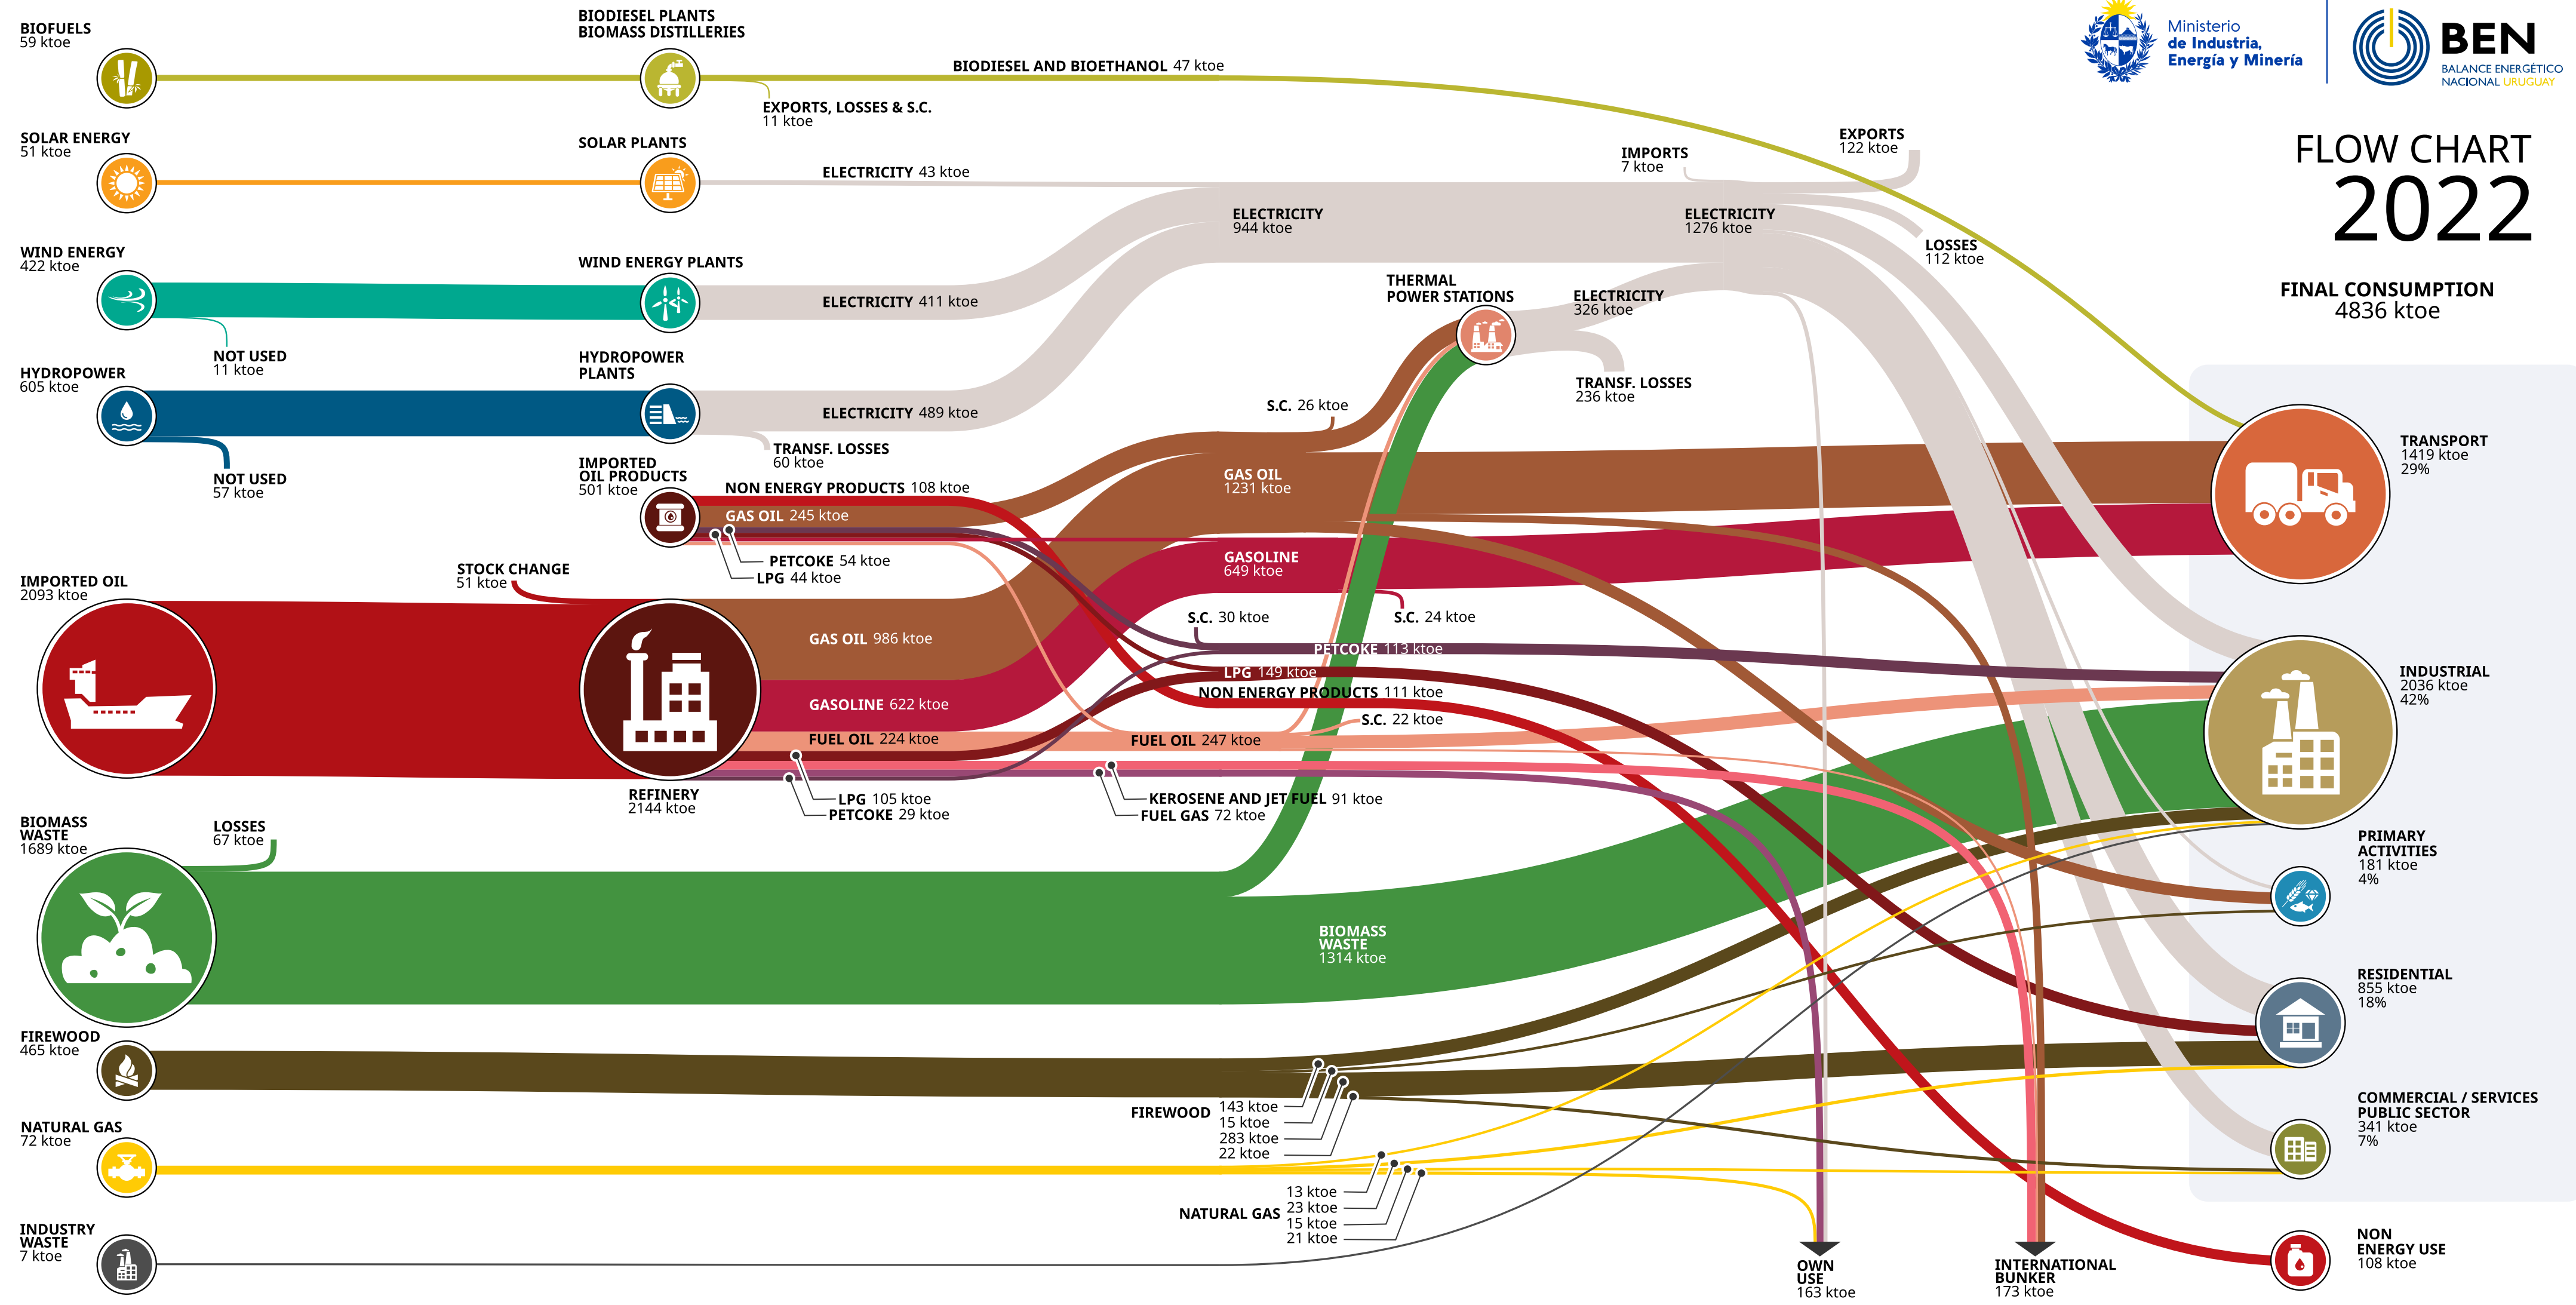

FLOW CHART 2022

FINAL CONSUMPTION
4836 ktoe

NOTE: only main energy flows are represented